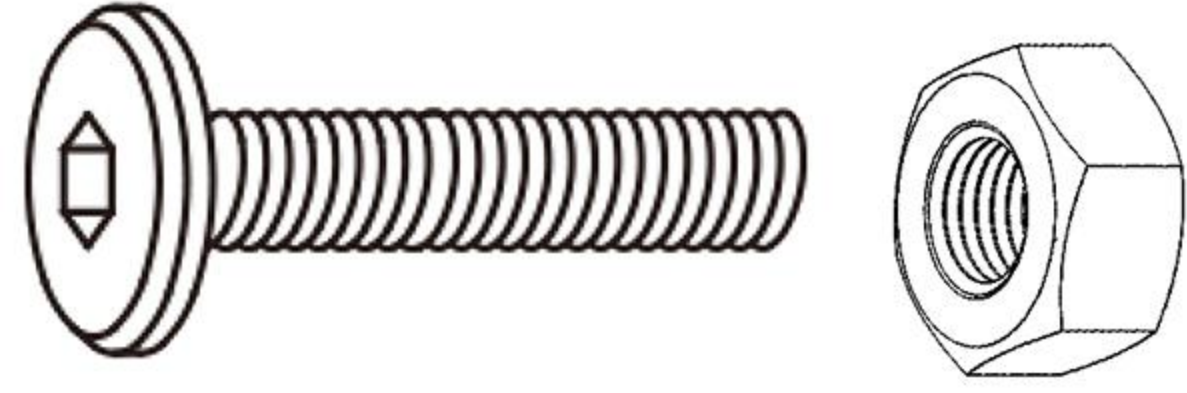

INSTRUCTIONS

Accessories list

A

M6×30mm

8pcs

B

1pcs

C